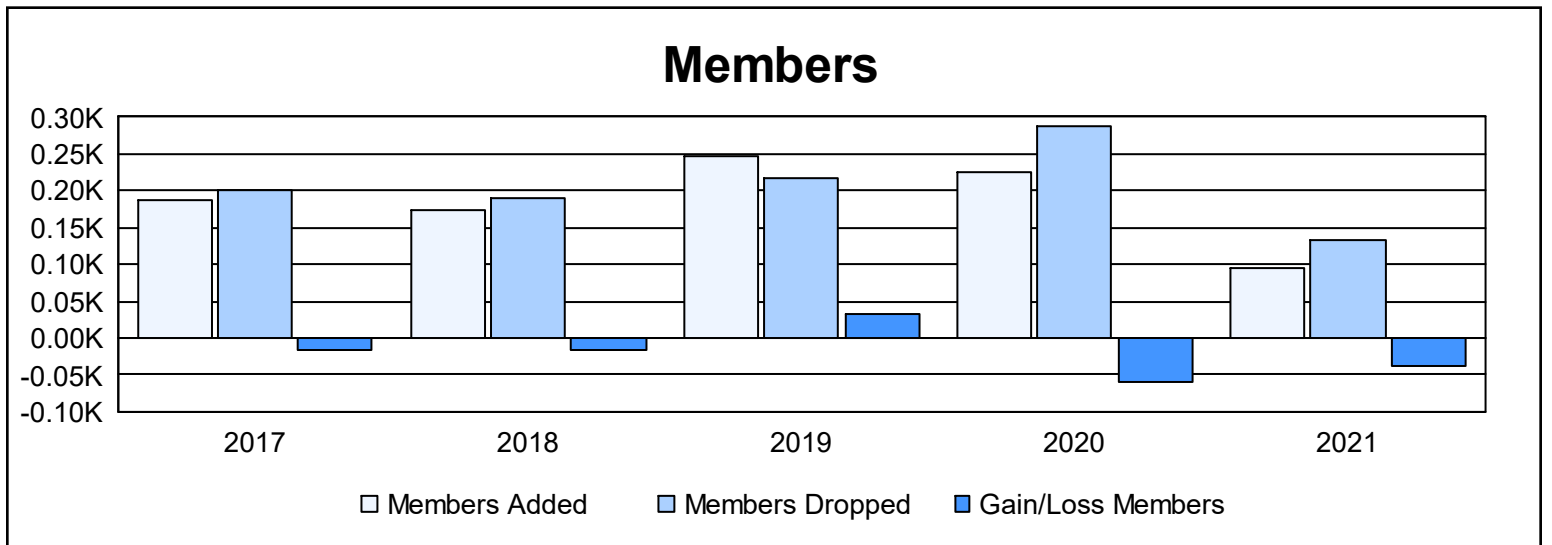

Year	New Clubs	Dropped Clubs	Gain/ Loss Clubs	New Members	Charter Members	Reinstate Members	Transfer Members	Total Member Added	Total Members Dropped	Gain/ Loss Members
2016-2017	0	0	0	180	4	2	0	186	202	-16
2017-2018	0	1	-1	163	4	5	3	175	191	-16
2018-2019	0	2	-2	209	16	3	20	248	216	32
2019-2020	0	3	-3	207	3	13	3	226	287	-61
2020-2021	0	1	-1	80	0	7	7	94	132	-38
<b>Average</b>	<b>0</b>	<b>1</b>	<b>-1</b>	<b>168</b>	<b>5</b>	<b>6</b>	<b>7</b>	<b>186</b>	<b>206</b>	<b>-20</b>

### Membership Composition June 2021 Cumulative