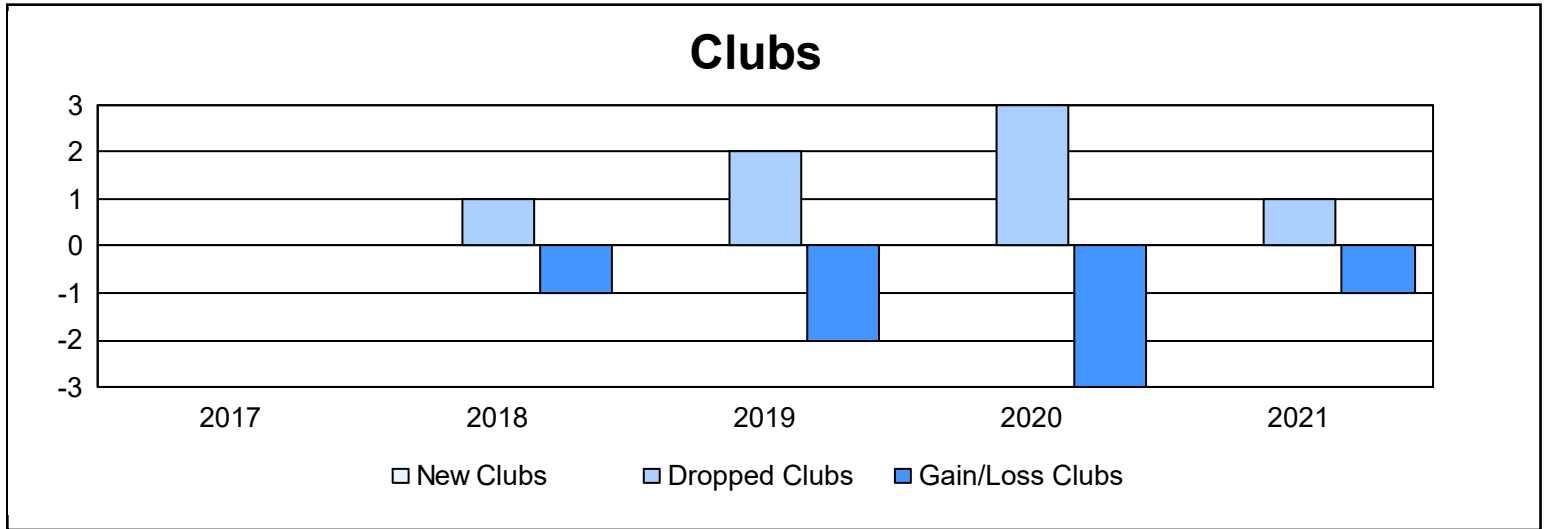

Year	New Clubs	Dropped Clubs	Gain/ Loss Clubs	New Members	Charter Members	Reinstate Members	Transfer Members	Total Member Added	Total Members Dropped	Gain/ Loss Members
2016-2017	0	0	0	180	4	2	0	186	202	-16
2017-2018	0	1	-1	163	4	5	3	175	191	-16
2018-2019	0	2	-2	209	16	3	20	248	216	32
2019-2020	0	3	-3	207	3	13	3	226	287	-61
2020-2021	0	1	-1	80	0	7	7	94	132	-38
<b>Average</b>	<b>0</b>	<b>1</b>	<b>-1</b>	<b>168</b>	<b>5</b>	<b>6</b>	<b>7</b>	<b>186</b>	<b>206</b>	<b>-20</b>

### Membership Composition June 2021 Cumulative