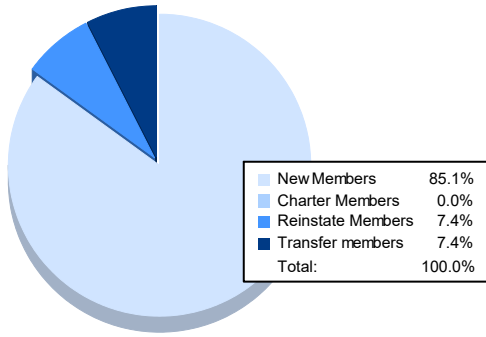

Year	New Clubs	Dropped Clubs	Gain/ Loss Clubs	New Members	Charter Members	Reinstate Members	Transfer Members	Total Member Added	Total Members Dropped	Gain/ Loss Members
2016-2017	0	0	0	180	4	2	0	186	202	-16
2017-2018	0	1	-1	163	4	5	3	175	191	-16
2018-2019	0	2	-2	209	16	3	20	248	216	32
2019-2020	0	3	-3	207	3	13	3	226	287	-61
2020-2021	0	1	-1	80	0	7	7	94	132	-38
<b>Average</b>	<b>0</b>	<b>1</b>	<b>-1</b>	<b>168</b>	<b>5</b>	<b>6</b>	<b>7</b>	<b>186</b>	<b>206</b>	<b>-20</b>

### Membership Composition June 2021 Cumulative